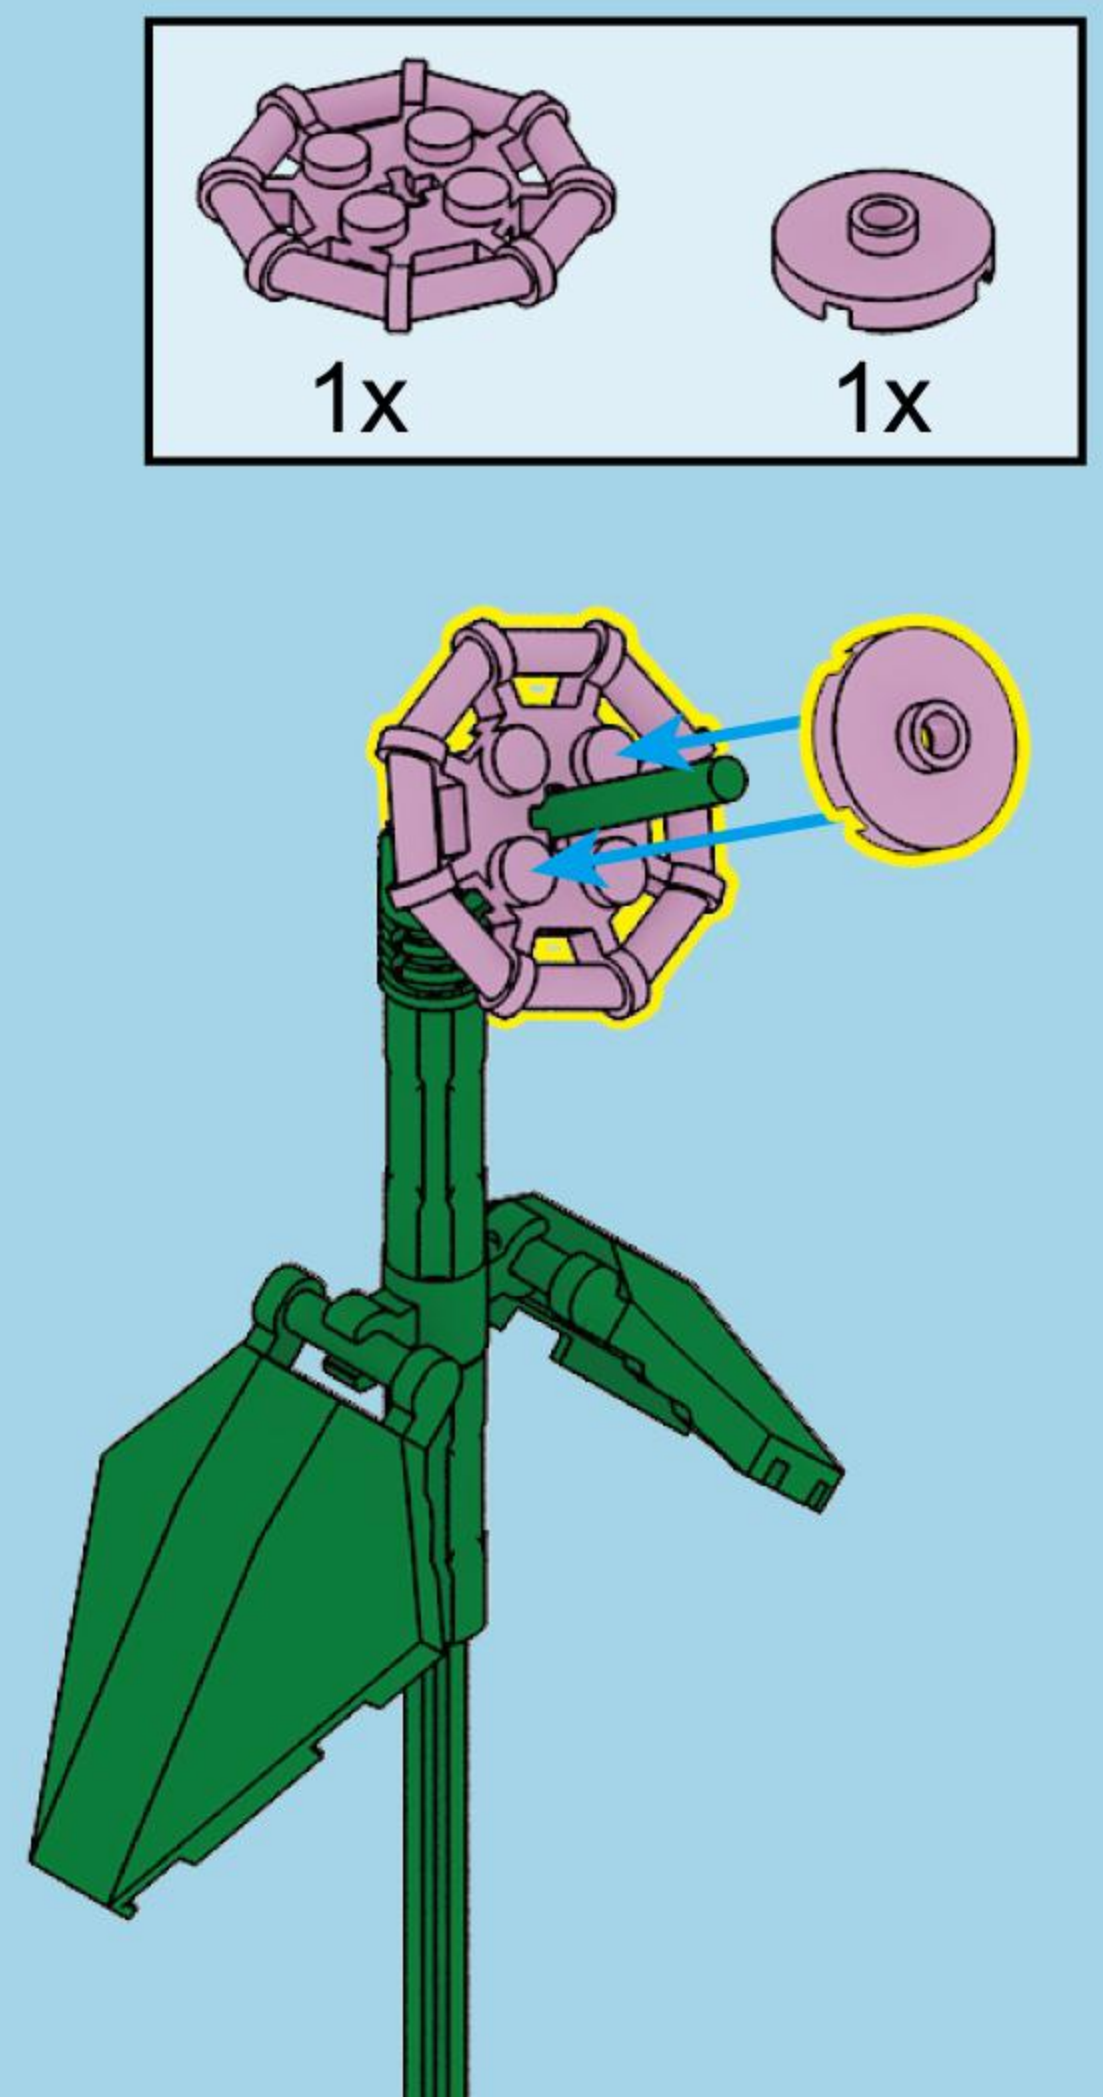

Or scan the QR code!

TOTAL PARTS LIST

8x A102-00-222	1x A785-00-221	1x A486-00-221	2x A788-00-28	3x C174-02-26
8x A101-02-222	12x A995-00-221	2x A486-00-222	4x C288-00-28	
16x A129-00-222	4x A069-00-221	1x X112-22-28	1x C143-00-28	
16x A131-00-222	4x A131-00-221	1x X113-00-28	1x C119-03-194	1x C092-16-28
2x A535-00-222	12x A129-00-221	1x A989-00-28		
8x A113-00-222	1x A192-00-221			

Extra Parts May Be Included

Bricktanicals™

DAHLIA

8+

FINAL BUILD

WARNING:
CHOKING HAZARD - Small parts.
Not for children under 3 years.

1

2

3

4

5

6

8x 8x 8x

8x

Pro Tip:
Angle the petals inward after attaching.

7