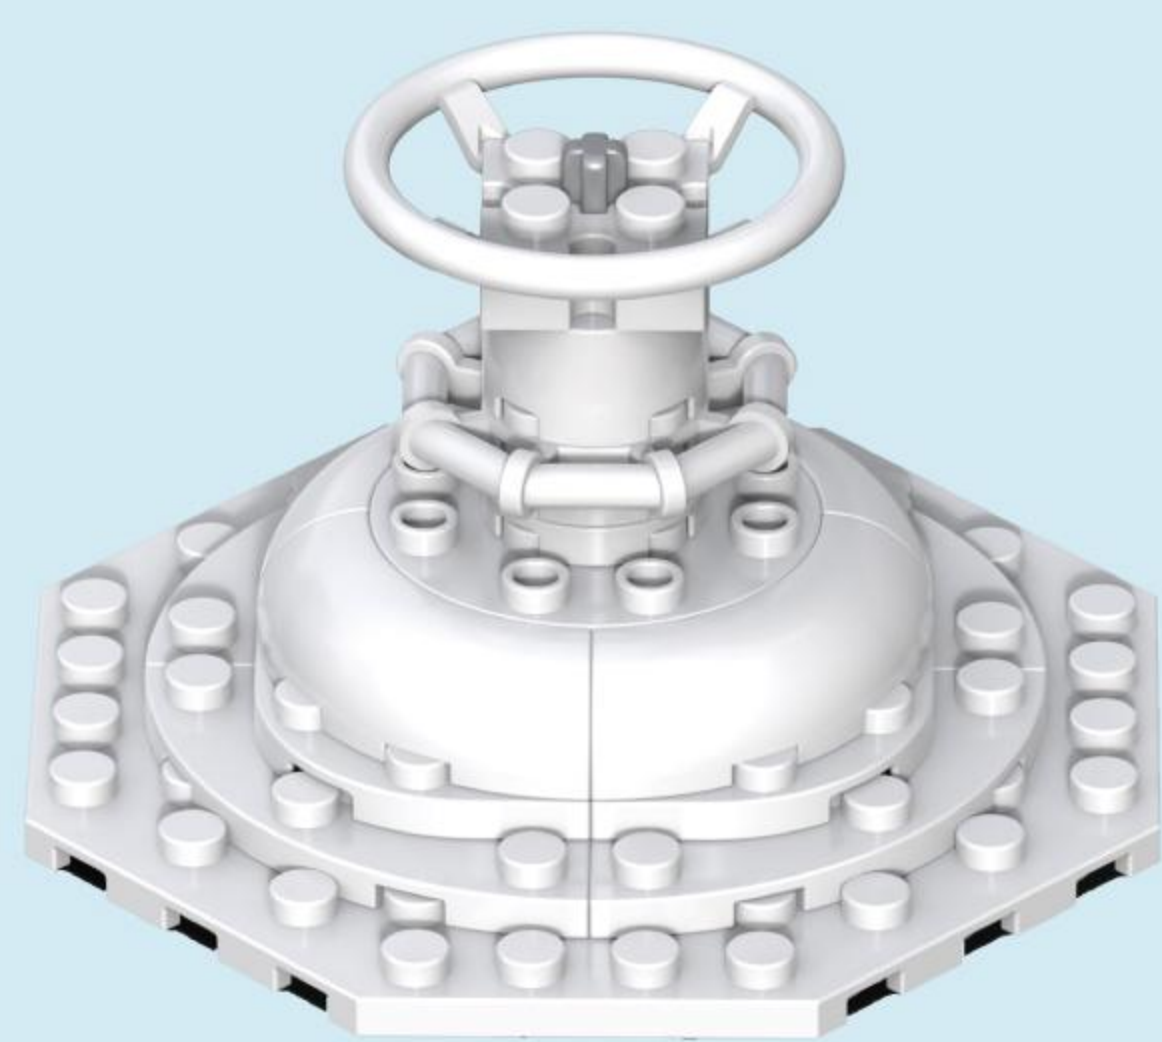

OPTION 1

OPTION 2

OPTION 3

FINAL BUILDS

WARNING:
CHOKING HAZARD - Small parts.
Not for children under 3 years.

PART 1:

BUILD UNIVERSAL BASE
(Same base for all vase options)

1

2

3

4

5

6

7

PART 2:

CHOOSE YOUR VASE OPTION

START HERE FOR VASE OPTION 1

1

1

2

2

3

INSTRUCTIONS
CONTINUE
ON BACK

4